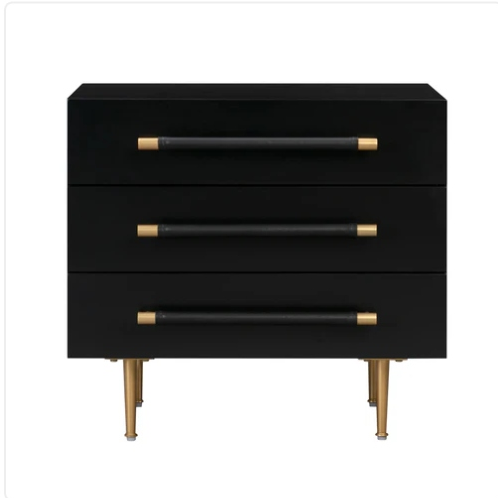

Trident 28" 3-Drawer Nightstand - Black

SKU: TOV-B44075

Simple yet brimming with understated elegance, the Trident nightstand offers modern appeal and stylish functionality. Featuring plenty of storage space for your essentials, soft-close drawers and brass accents.

PRODUCT DIMENSIONS

Product Dimensions

Width: 28"

Depth: 19"

Height: 22"

Weight: 75.0lbs

Leg Height: 5.9"

Shipping Dimensions

PRODUCT SPECIFICATIONS

Product Color: Black

Product Materials: Acacia, Iron, MDF

Leg Color: Gold

Weight Capacity: 15 lbs per drawer lbs

Soft Close: Yes

Drawer Extension: 75

Product Features

- Product Dimensions: 28"W x 19"D x 22"H
- Three spacious soft-close drawers
- Supple vegan-leather wrapped handles
- Brass accents
- Minor assembly required

...