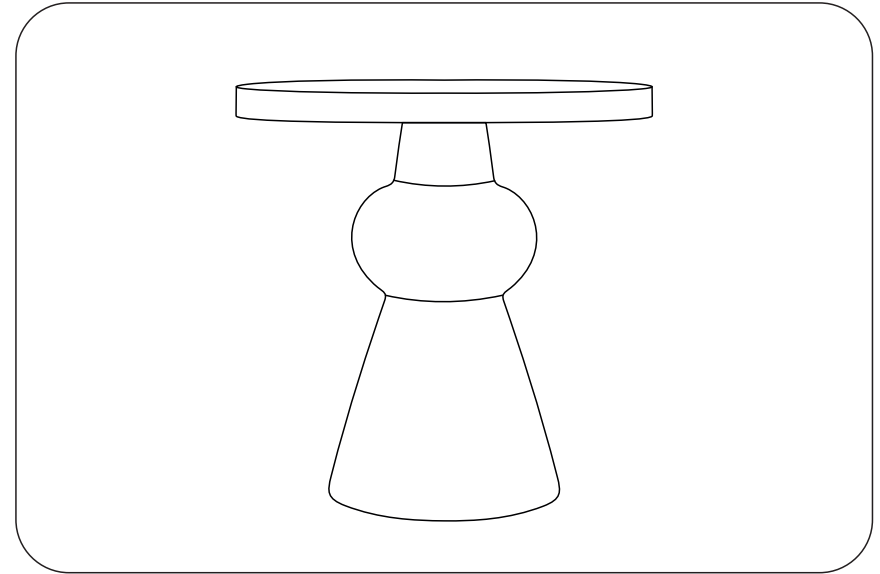

TOV

LUPITA WHITE SIDE TABLE

DON'T BE BORING

Part List

LABEL	DESCRIPTION	PICTURE	QUANTITY
A	TOP		1
B	BASE		1

STEP-1

Place Top (A) on Base (B) and rotate the Top (A) clock wise.

Stuck?
Contact our team @ 516-888-3355
Scan for product care!