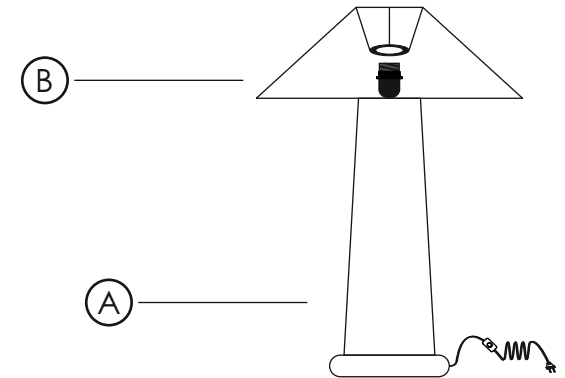

TOV

Faith Boucle Table Lamp

DON'T BE BORING.

Hardware and Components

----- **A** x1pc

----- **B** x1pc

----- **C** x1pc

Step 1

Unscrew the holder ring (C).

Step 2

Place shade (B) on the lamp base (A).

Step 3

Tighten the holder ring (C).

Stuck?
Contact our team @ 516-888-3355

Scan for product care!