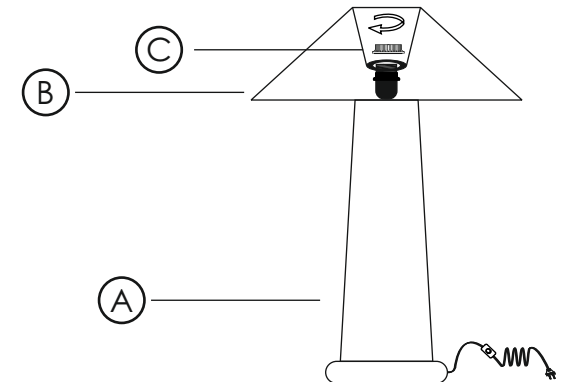

TOV

Faith Boucle Table Lamp

DON'T BE BORING.

Hardware and Components

----- **A** x1pc

----- **B** x1pc

----- **C** x1pc

Step 1

Unscrew the holder ring (C).

Step 2

Place shade (B) on the lamp base (A).

Step 3

Tighten the holder ring (C).

Stuck?
Contact our team @ 516-888-3355

Scan for product care!