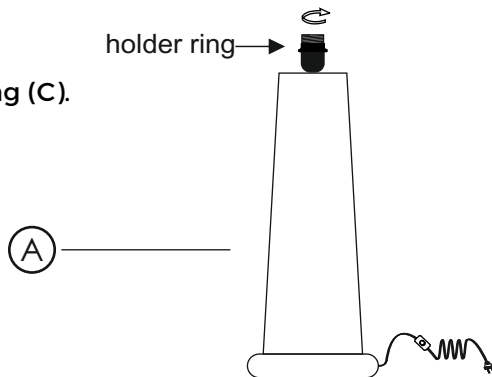

TOV

Faith Boucle Table Lamp

DON'T BE BORING.

Hardware and Components

----- **A** x1pc

----- **B** x1pc

----- **C** x1pc

Step 1

Unscrew the holder ring (C).

Step 2

Place shade (B) on the lamp base (A).

Step 3

Tighten the holder ring (C).

Stuck?
Contact our team @ 516-888-3355

Scan for product care!