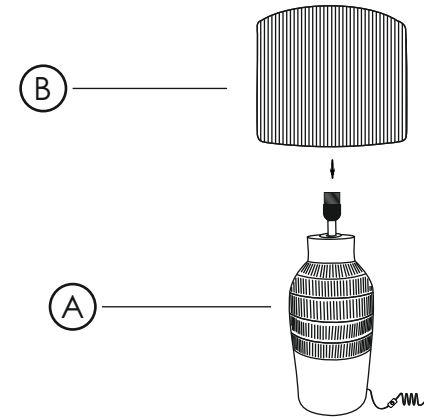

TOV

Atrani Table Lamp

DON'T BE BORING.

Hardware and Components

----- **A** x1pc

----- **B** x1pc

----- **C** x1pc

Step 1

Unscrew the holder ring.

Step 2

Place shade on the lamp base.

Step 3

Tighten the holder ring.

Stuck?

Contact our team @ 516-888-3355

Scan for product care!