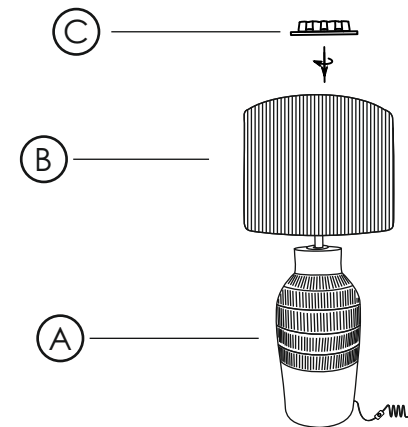

TOV

Atrani Table Lamp

DON'T BE BORING.

Hardware and Components

----- **A** x1pc

----- **B** x1pc

----- **C** x1pc

Step 1

Unscrew the holder ring.

Step 2

Place shade on the lamp base.

Step 3

Tighten the holder ring.

Stuck?

Contact our team @ 516-888-3355

Scan for product care!