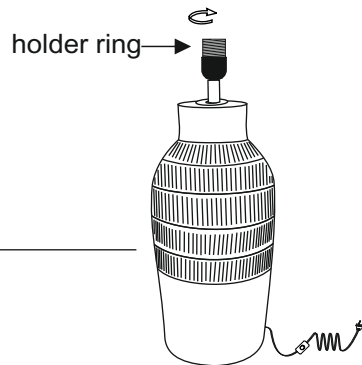

TOV

Atrani Table Lamp

DON'T BE BORING.

Hardware and Components

----- **A** x1pc

----- **B** x1pc

----- **C** x1pc

Step 1

Unscrew the holder ring.

Step 2

Place shade on the lamp base.

Step 3

Tighten the holder ring.

Stuck?

Contact our team @ 516-888-3355

Scan for product care!