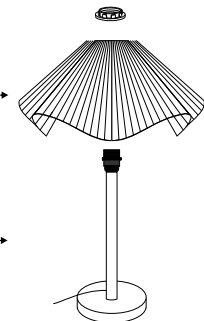

## Step 1

Unscrew the holder ring (C).

holder ring. →

**A** →

## Step 2

Place shade (B) on the lamp base. (A)

**B** →

**A** →

## Step 3

Tighten the holder ring (C).

**C** —————

**B** →

**A** →

Stuck?

Contact our team @ 516-888-3355

Scan for product care!