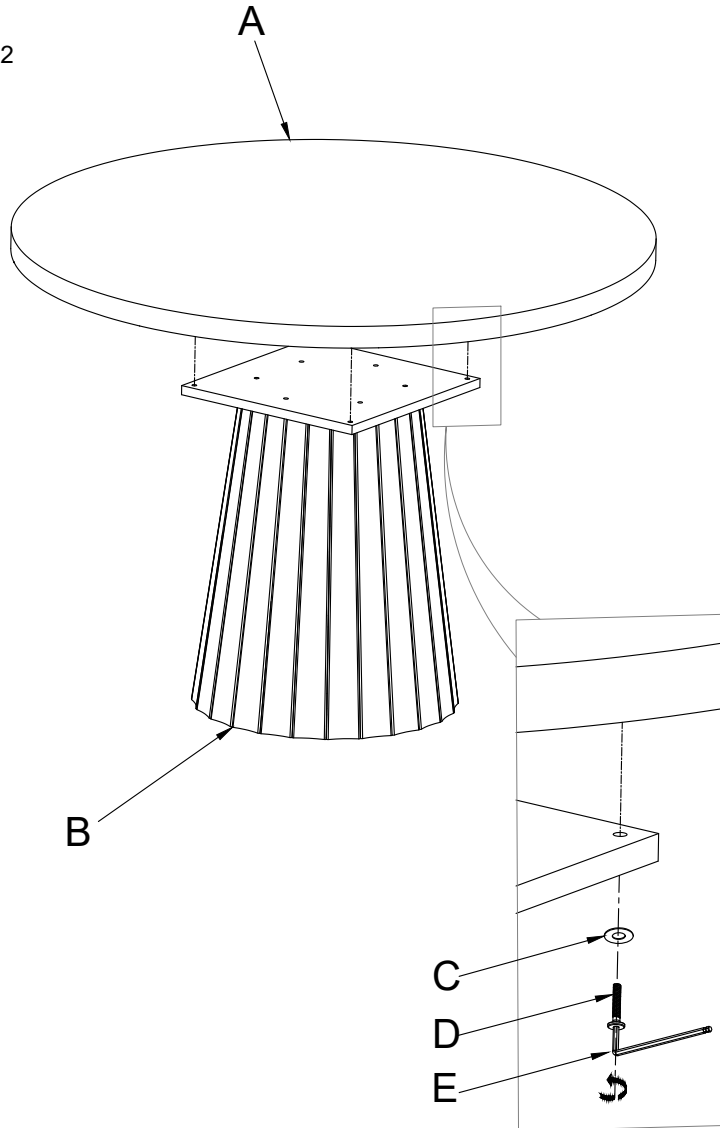

Step 1
Open box of hardware and legs.

This hardware box will be a smaller box inside of the main box. Look for the red streamer.

Step 2

Step 3