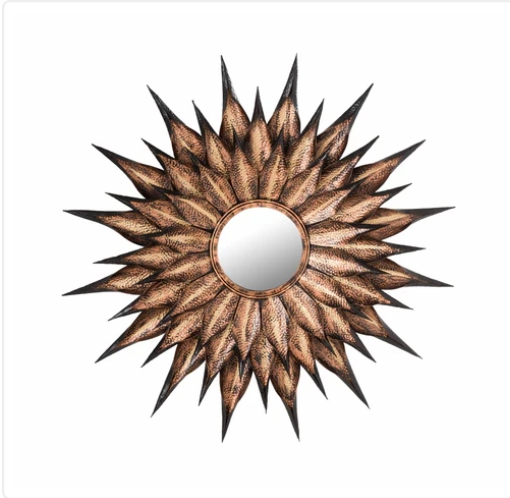

Sunflower 36" Antique Wall Mirror

SKU: TOV-C18241

Bordered by tiers of antique brass petals, the sunflower mirror adds brightness and contemporary style to any space.

PRODUCT DIMENSIONS

Product Dimensions

Weight: 27.3lbs

Other Dimensions

Mirror Dimensions: Mirror dimensions:
8.7"DIA"

PRODUCT SPECIFICATIONS

Product Color: Antique Gold

Product Materials: Iron

Product Features

- Product Dimensions: 36"W x 4"D x 36"H
- Three tiers of antique brass petals
- Ready to hang
- Made in India
- Skillfully Handmade