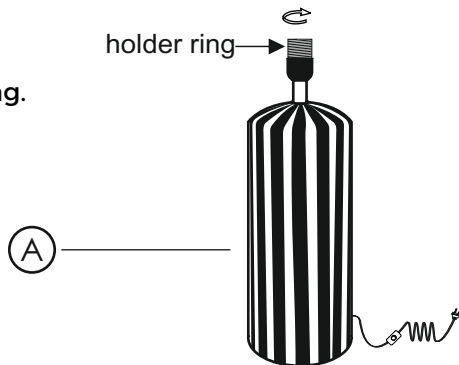

TOV

Ravello Table Lamp

DON'T BE BORING.

Hardware and Components

----- **A** x1pc

----- **B** x1pc

----- **C** x1pc

Step 1

Unscrew the holder ring.

holder ring →

Step 2

Place shade on the lamp base.

Step 3

Tighten the holder ring.

Stuck?

Contact our team @ 516-888-3355