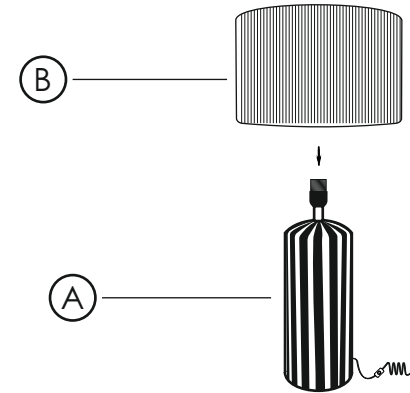

TOV

Ravello Table Lamp

DON'T BE BORING.

Hardware and Components

----- **A** x1pc

----- **B** x1pc

----- **C** x1pc

Step 1

Unscrew the holder ring.

holder ring →

Step 2

Place shade on the lamp base.

Step 3

Tighten the holder ring.

Stuck?

Contact our team @ 516-888-3355