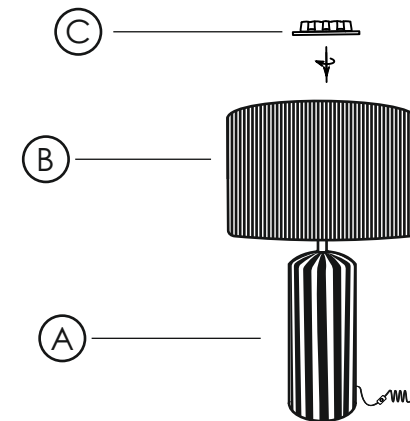

TOV

Ravello Table Lamp

DON'T BE BORING.

Hardware and Components

----- **A** x1pc

----- **B** x1pc

----- **C** x1pc

Step 1

Unscrew the holder ring.

holder ring →

Step 2

Place shade on the lamp base.

Step 3

Tighten the holder ring.

Stuck?

Contact our team @ 516-888-3355