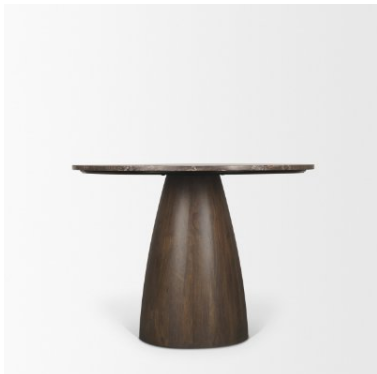

# MERCANA

Allyson 42" Round Dark Brown w/ Cappuccino Marble Pedestal Dining Table  
**SKU: 71136-AB**

## MATERIALS

Crafted from solid dark brown mango wood with a solid marble table top

## CAPPUCCINO MARBLE

This unique marble makes a striking feature with its high-contrast tones of espresso brown, latte, and delicate cream swirls