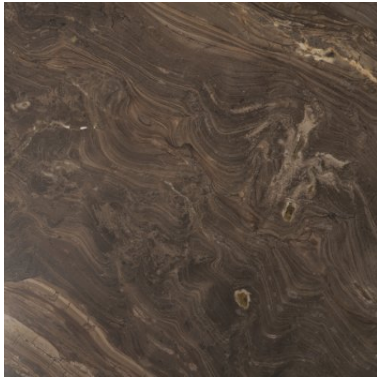

# MERCANA

Allyson 42" Round Dark Brown w/ Cappuccino Marble Pedestal Dining Table  
**SKU: 71136-AB**

## MATERIALS

Crafted from solid dark brown mango wood with a solid marble table top

## CAPPUCCINO MARBLE

This unique marble makes a striking feature with its high-contrast tones of espresso brown, latte, and delicate cream swirls

### MATERIALS & FINISHES

Material Code - Top	M0432-STN
Top Material Type	Marble
Top Material Details	Cappuccino Marble
Top Stone Type	Cappuccino Marble
Top Finish Application Description	Lacquer/ Food Safe
Top Finish Texture	Polished
Wayfair Top Color	Brown
Top Natural Variation	Natural Marble Color & Texture Variation
Material Code - Base	M0322-A
Base Material Type	Solid Wood
Base Material Details	Mango
Base Wood Species	Mango
Base Finish Texture	Plain/Smooth
Base Color	Brown
Base Natural Variation	Natural Wood Grain Color Variation
Main Color	Brown
Main Material	Stone
Reclaimed Wood?	No
Purposeful Distressing Type	No Distressing