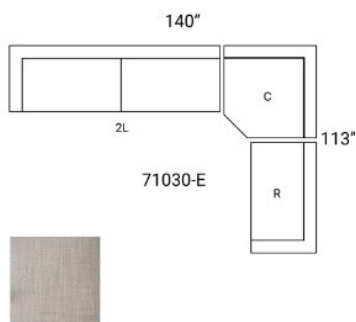

RELAXED MODERN DESIGN

Warner's low backrest is paired with oversized, high pillows, creating a relaxed, inviting aesthetic