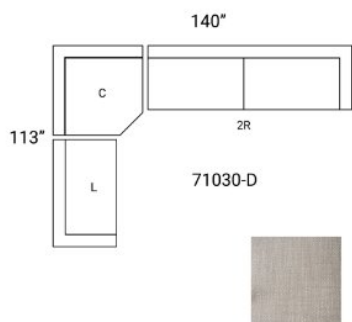

AVAILABLE IN

1 Color

1 Size

9 Related Products

Explore Online