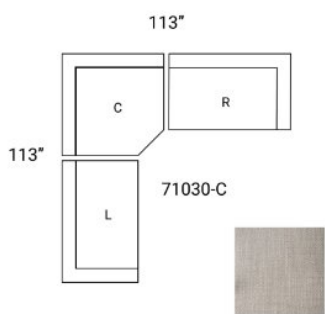

AVAILABLE IN

1 Color

1 Size

9 Related Products

Explore Online