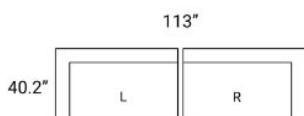

RELAXED MODERN DESIGN

Warner's low backrest is paired with oversized, high pillows, creating a relaxed, inviting aesthetic