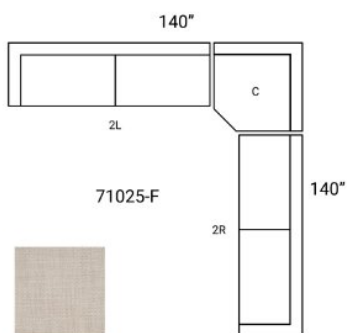

AVAILABLE IN

1 Color

1 Size

9 Related Products

Explore Online