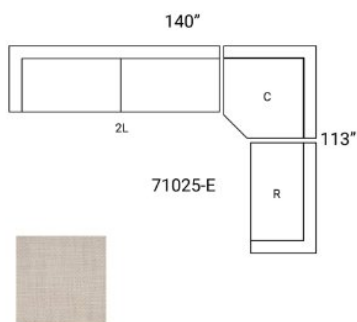

AVAILABLE IN

1 Color

1 Size

9 Related Products

Explore Online