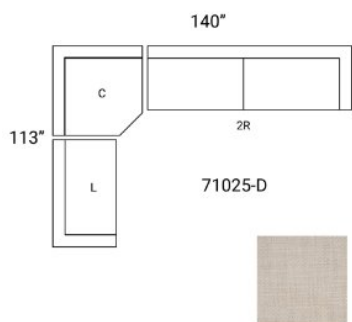

MERCANA

Warner Oatmeal 3 Piece Sofa Set w/Corner Piece SKU: 71025-D

MATERIALS

Warner's frame is constructed from beautiful ash wood and upholstered in our luxe Oatmeal Performance Fabric

PERFORMANCE FABRIC

Our luxe, performance fabric is UV and stain-resistant with soil release properties and is treated with C6 Fluorotelomoers to provide critical protection. Most messes can be removed with mild soap and water

RELAXED MODERN DESIGN

Warner's low backrest is paired with oversized, high pillows, creating a relaxed, inviting aesthetic