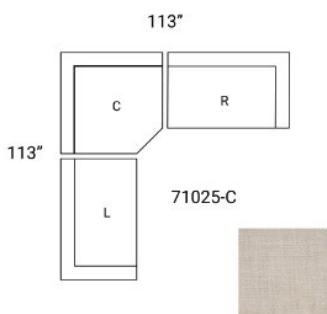

AVAILABLE IN

1 Color

1 Size

9 Related Products

Explore Online