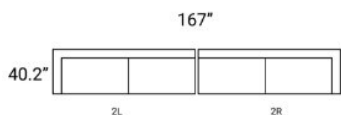

MERCANA

Warner Oatmeal 2 Piece Long Sofa Set SKU: 71025-B

MATERIALS

Warner's frame is constructed from beautiful ash wood and upholstered in our luxe Oatmeal Performance Fabric

PERFORMANCE FABRIC

Our luxe, performance fabric is UV and stain-resistant with soil release properties and is treated with C6 Fluorotelomers to provide critical protection. Most messes can be removed with mild soap and water

RELAXED MODERN DESIGN

Warner's low backrest is paired with oversized, high pillows, creating a relaxed, inviting aesthetic

Warner Oatmeal 2 Piece Long Sofa Set is upholstered in premium Oatmeal Performance Fabric, featuring a medium-