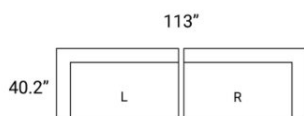

RELAXED MODERN DESIGN

Warner's low backrest is paired with oversized, high pillows, creating a relaxed, inviting aesthetic

71025-A