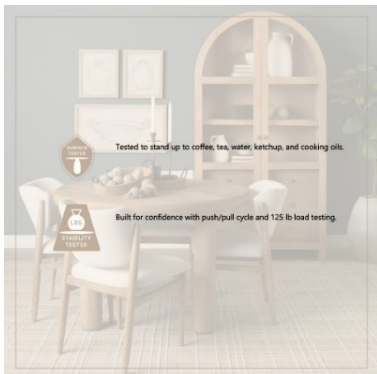

SOME ASSEMBLY REQUIRED