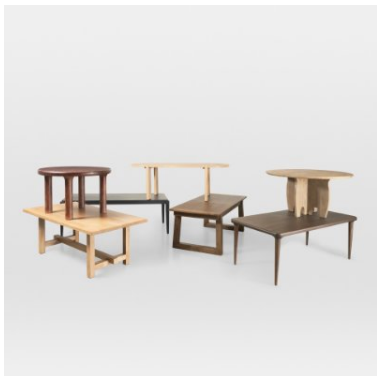

MERCANA

Sonomi Brown Solid Rubber Wood w/ Round Oak Tabletop Dining Table
SKU: 70814-AB

MATERIALS

Constructed from a solid rubber wood base with a round oak wood tabletop, full of natural beauty and warmth.

QUALITY CRAFTSMANSHIP

The detail in the curves and the precision of the geometrical quadrant pattern reflects the meticulous attention to detail.

CLASSIC CHARM, CONTEMPORARY FLAIR

Graceful curves and arched cutouts infuse a modern twist to classic elements.

KNOCK DOWN

This product is knockdown, some assembly is required.

Sonomi Dining Table features a round oak wood tabletop with a unique solid rubber wood base, all finished in a medium brown

AVAILABLE IN

1 Color

1 Size

Explore Online

MERCANA

Sonomi Brown Solid Rubber Wood w/ Round Oak Tabletop Dining Table SKU: 70814-AB

FEATURES & SPECIFICATIONS

| | |
|------------------------------|---------------|
| Hand Made (Y/N) | Yes |
| Hand Painted (Y/N) | No |
| Dining Set # of Pieces | 1 |
| Stain Resistant (Y/N) | No |
| Top Water Resistant (Y/N) | No |
| Body Water Resistant (Y/N) | No |
| Fire Resistant (Y/N) | No |
| Finished Back | Yes |
| Kiln-Dried Wood | Yes |
| Top Shape | Round |
| Base Shape | Rectangular |
| Leg/Base Type | Pedestal |
| Magazine Rack | No |
| Cable Management | No |
| Surface Test | Not Required |
| Tray Top | No |
| Seating Capacity | Up to 6 seats |
| Foldable | No |
| Table Mechanism | Fixed Table |
| Extendable Collapsible Table | No |
| Leaf Included | No |
| Adjustable Height | No |
| Mirrored? | No |
| Storage Included? | No |
| Table Pad Included | No |
| Glossy Finish? | No |
| Wheels/Casters (Y/N) | No |
| Wheels/Casters - Lock (Y/N) | No |
| Plug-In | No |
| Made to Order | No |