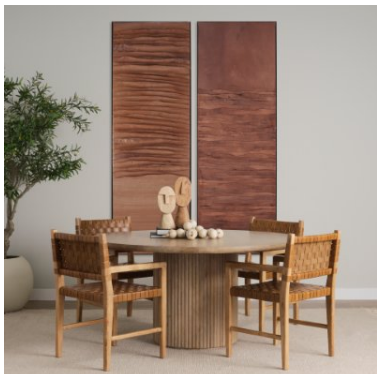

MERCANA

Shane Brown Wood w/ Woven Brown Leather Dining Armchair
SKU: 70799

SOLID CONSTRUCTION

Strong joinery and armrests deliver lasting comfort for dining and entertaining

HANDWOVEN FINISH

Leather basketweave pattern adds artisanal texture and visual interest

VERSATILE PLACEMENT

Ideal for dining, workspace, or accent seating use

COMFORTABLE DIMENSIONS

21.0L x 21.5W x 33.3H — sized for comfort without overwhelming space

Rooted in craft and comfort, the Shane Dining Chair pairs a sculptural solid wood frame with hand-woven strips of

AVAILABLE IN

1 Color

1 Size

3 Related Products

Explore Online

MERCANA

Shane Brown Wood w/ Woven Brown Leather Dining Armchair

SKU: 70799