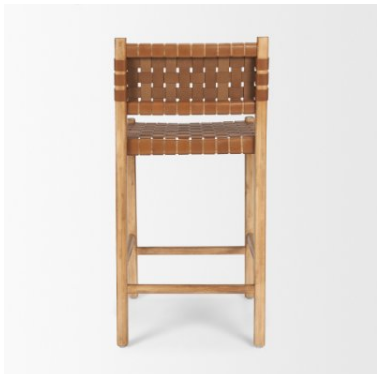

MERCANA

Shane Brown Wood w/ Woven Brown Leather Counter Stool
SKU: 70798

MATERIALS

Crafted from medium brown solid beech wood with full grain buffalo leather.

LEATHER IS A NATURAL MATERIAL.

Animal hides and leather products may exhibit subtle variations in texture, color, and natural markings.

The Shane Counter Stool is crafted from solid beech wood in a medium brown stain and wirebrush finish, complemented by a woven

AVAILABLE IN

1 Color

1 Size

3 Related Products

Explore Online

MERCANA

Shane Brown Wood w/ Woven Brown Leather Counter Stool

SKU: 70798

FEATURES & SPECIFICATIONS

Adjustable Shelves?	Does Not Apply
Hand Made (Y/N)	Yes
Hand Painted (Y/N)	No
Scratch Resistant (Y/N)	No
Stain Resistant (Y/N)	Yes
Water Resistant (Y/N)	Yes
Fire Resistant (Y/N)	No
Finished back (Y/N)	Yes
Kiln-Dried Wood	Yes
is Unfinished?	No
Seat Style	Square
Leg/Base Type	4 Legs
Shagreen-embossed Exterior	Does Not Apply
Seat Back Type	Low Back
Arms Included?	Yes
Upholstered?	No
Tufted Cushions?	No
Nailhead Trim?	No
Swivel?	No
Foldable	No
Stackable?	No
Height Adjustable Seat?	No
Pneumatic/Hydraulic Lift?	No
Footrest Included?	Yes
Seating Capacity	1
Seat Cushion Reversible Cushion (Y/N)	No
Back Included?	Yes
Made to Order	No