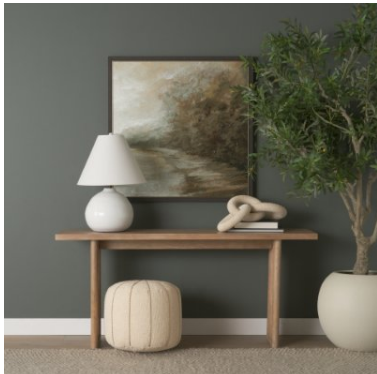

MERCANA

Sachi Beige w/ Stitching Pouf
SKU: 70761

MATERIALS

Woven from a nubby yet soft beige cotton/polyester blend.

Sachi Pouf is woven from soft beige cotton and polyester blend stitched with a charming taupe coffee bean pattern.

AVAILABLE IN

1 Color

1 Size

Explore Online

MERCANA

Sachi Beige w/ Stitching Pouf SKU: 70761

FEATURES & SPECIFICATIONS

Pouf Hand Made (Y/N)	Yes
Pouf Hand Painted (Y/N)	No
Pouf Scratch Resistant (Y/N)	Yes
Pouf Water Resistant (Y/N)	No
Pouf Fire Resistant (Y/N)	No
Pouf Finished Back (Y/N)	Yes
Pouf Upholstered	Yes
Pouf Tufted Cushions	No
Pouf Nailhead Trim	No
Pouf Slip covered	No
Pouf Cushion Ticking	No
Pouf Removable Cover	No
Pouf Performance Fabric (Y/N)	Yes
Pouf Shape	Round
Pouf Filling Type	Thermocol Block
Pouf Made to Order	No

DIMENSIONS & WEIGHT

Length	18.0 inches
Width	18.0 inches
Height	14.0 inches
CBM	0.0743
Weight	3.31 lbs (1.50 kg)
Box Size	18.5L x 18.5W x 15.8H
Box Weight	7.32 lbs (3.32 kg)
Pouf Weight Capacity	250 lbs (113.38 kg)
Pouf Seating Capacity	1