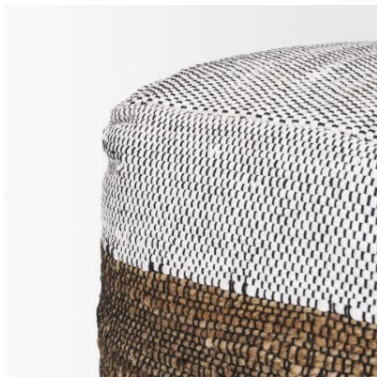

# MERCANA

Samiya Jute w/ White Cotton Pouf  
**SKU: 70760**

## MATERIALS

Samiya features a combination of natural jute and white cotton, interwoven with black cotton.

Samiya Pouf features a combination of natural jute and white cotton, all interwoven with black cotton.