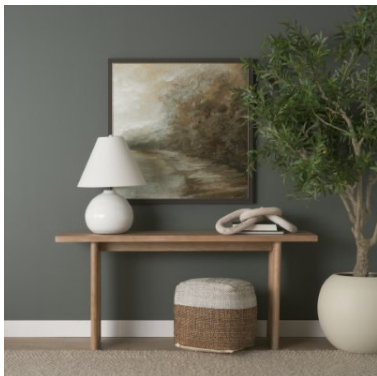

# MERCANA

Samiya Jute w/ White Cotton Pouf  
**SKU: 70760**

## MATERIALS

Samiya features a combination of natural jute and white cotton, interwoven with black cotton.

Samiya Pouf features a combination of natural jute and white cotton, all interwoven with black cotton.

### MATERIALS & FINISHES

Pouf Main Material	Fabric
Pouf Main Color	White, Black
Pouf Seat Upholstery Pattern	Ombre
Pouf Purposeful Distressing Type	No Distressing