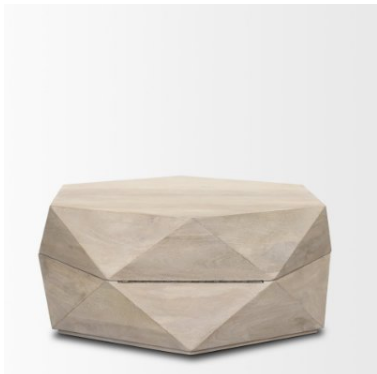

MERCANA

Arreto Hexagonal Hinged Solid Wood Top and Base Coffee Table SKU: 70568

SOLID WOOD CONSTRUCTION

This coffee table, made entirely from solid Mango wood, features striking geometric facets that give it a sense of movement and depth.

NATURAL FINISH

Finished in a beautiful natural color, the wood is smooth textured with a light finish highlighting its natural beauty and showing off the geometric design.

AMPLE STORAGE

It has a hydraulic top that lifts open to a spacious storage compartment below - perfect for keeping spaces organized and tidy!

An all-wood coffee table with a striking geometric profile and loads of storage space.

AVAILABLE IN

1 Color

1 Size

5 Related Products

Explore Online

MERCANA

Arreto Hexagonal Hinged Solid Wood Top and Base Coffee Table SKU: 70568