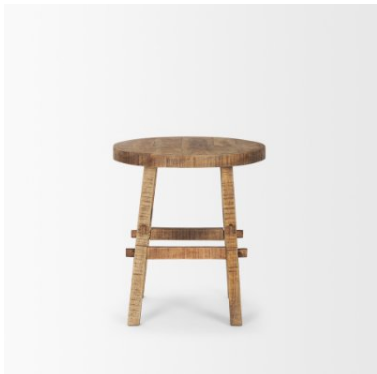

# MERCANA

Rosie Small Brown Wood End Table  
**SKU: 70494**

## MATERIALS

A rich, medium brown wood

## RUSTIC TEXTURE

The semi-smooth, rough-hewn sawmark texture lends an organic, rustic appeal

## OVERSIZED DESIGN

The Rosie End Tables were intended to pair with large sofas and accent furniture

The Small Rosie End/Side Table is built from solid medium brown wood with a semi-smooth, roughhewn finish that highlights the