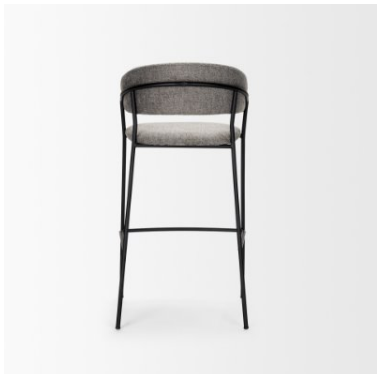

# MERCANA

Carolyn Bar Stool w/ Gray Fabric & Matte Black Metal  
**SKU: 70464**

## MATERIALS

A sophisticated woven gray fabric, padded seat and backrest on a sleek, matte black metal frame.

## NEUTRAL PALETTE

The sophisticated oatmeal fabric and timeless black metal combine to create casual bar stool with modern finishes.

## CONTOURED BACKREST

The padded, curved backrest provides a chic, yet comfortable dining experience.

The Carolyn Bar Stool is a gray woven fabric seat on a powder-coated matte black metal base.