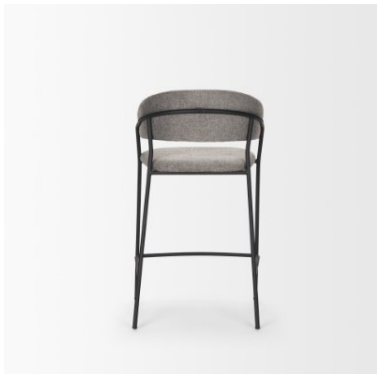

MERCANA

Carolyn Counter Stool w/ Gray Fabric & Matte Black Metal
SKU: 70463

MATERIALS

A sophisticated woven gray fabric, padded seat and backrest on a sleek, matte black metal frame.

NEUTRAL PALETTE

The sophisticated oatmeal fabric and timeless black metal combine to create casual counter stool with modern finishes.

CONTOURED BACKREST

The padded, curved backrest provides a chic, yet comfortable dining experience.

The Carolyn Counter Stool is a gray woven fabric seat on a powder-coated matte black metal base.

AVAILABLE IN

1 Color

1 Size

2 Related Products

Explore Online

MERCANA

Carolyn Counter Stool w/ Gray Fabric & Matte Black Metal SKU: 70463

FEATURES & SPECIFICATIONS

| | |
|---------------------------------------|----------------|
| Adjustable Shelves? | Does Not Apply |
| Hand Made (Y/N) | Yes |
| Hand Painted (Y/N) | No |
| Scratch Resistant (Y/N) | No |
| Stain Resistant (Y/N) | No |
| Water Resistant (Y/N) | No |
| Fire Resistant (Y/N) | No |
| Finished back (Y/N) | Yes |
| is Unfinished? | No |
| Seat Style | Round |
| Leg/Base Type | 4 Legs |
| Shagreen-embossed Exterior | No |
| Seat Back Type | Full Back |
| Arms Included? | Yes |
| Upholstered? | No |
| Tufted Cushions? | No |
| Nailhead Trim? | No |
| Swivel? | No |
| Foldable | No |
| Stackable? | No |
| Height Adjustable Seat? | No |
| Pneumatic/Hydraulic Lift? | No |
| Footrest Included? | Yes |
| Seating Capacity | 1 |
| Seat Cushion Reversible Cushion (Y/N) | No |
| Back Included? | Yes |
| Plug-In | No |
| Made to Order | No |