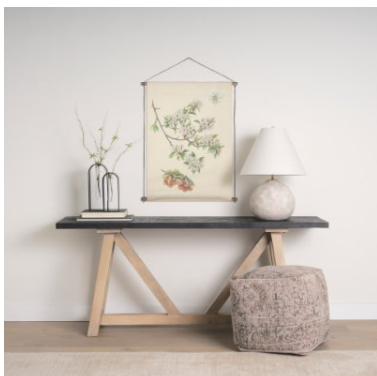

MERCANA

Khloe Small Taupe Pouf
SKU: 70377

ANTIQUED DESIGN

The heirloom rug inspired design

PLUSH TEXTURE

The jacquard woven cotton chenille provides a plush, touch-worthy texture

MATERIALS

Jacquard woven cotton chenille cover and the base is a cotton/polyester blend for durability.

ZIP-CLOSURE

Hidden zipper on the bottom to remove the cover for cleaning.

The Khloe Pouf is a rectangular, antiqued-style pouf made of jacquard woven cotton chenille.

AVAILABLE IN

1 Color

1 Size

Explore Online