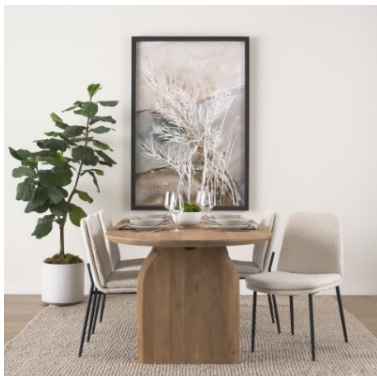

# MERCANA

Eve Dining Chair w/ Cream Boucle Fabric & Matte Black Metal  
**SKU: 70261**

## MATERIALS

Textured cream boucle fabric and matte black metal legs and frame.

## NEUTRAL PALETTE

The nubby, but elegant cream boucle fabric and chic, sleek matte black metal frame come together to create a relaxed, but sophisticated dining chair.

## THICK PADDED SEAT & BACKREST

The generously padded seat and backrest led a premium dining experience and ultimate comfort.

The Eve Dining Chair is upholstered in a cream boucle fabric and set on a matte black metal frame.