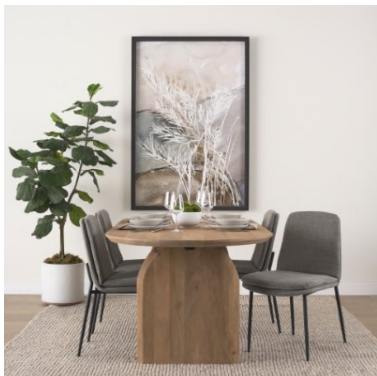

MERCANA

Eve Dining Chair w/ Gray Fabric & Matte Black Metal
SKU: 70260

MATERIALS

A sophisticated woven gray fabric, padded seat and backrest on a sleek, matte black metal frame.

NEUTRAL PALETTE

The sophisticated gray fabric and timeless black metal combine to create casual accent chair with modern finishes.

THICK PADDED SEAT & BACKREST

The generously padded seat and backrest led a premium dining experience and ultimate comfort.

The Eve Dining Chair is upholstered in a gray fabric set on a matte black metal frame.

AVAILABLE IN

1 Color

1 Size

1 Related Product

Explore Online

MERCANA

Eve Dining Chair w/ Gray Fabric & Matte Black Metal SKU: 70260

FEATURES & SPECIFICATIONS

DIMENSIONS & WEIGHT

Length	24.5 inches
Width	19.5 inches
Height	33.5 inches
CBM	0.2623
Weight	13.99 lbs (6.34 kg)
Box Size	30.7L x 21.3W x 24.0H
Box Weight	35.27 lbs (16.00 kg)
Dining Chair Seat Height - Floor to Seat	19 inch (48.26 cm)
Dining Chair Back Height	14.50 inch (36.83 cm)