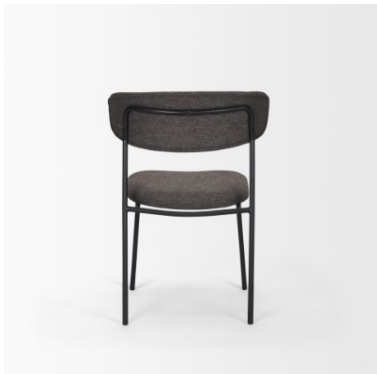

# MERCANA

Corey Dining Chair w/ Gray Fabric & Matte Black Metal  
**SKU: 70253**

## MATERIALS

A sophisticated woven dark gray fabric, padded seat and backrest on a sleek, matte black metal frame.

## NEUTRAL PALETTE

The dark gray fabric and timeless black metal combine to exude casual flair.

## CONTOURED BACKREST

The padded, curved backrest provides a chic, yet comfortable dining experience.

The Corey Dining Chair is upholstered in a gray fabric set on a matte black metal frame.