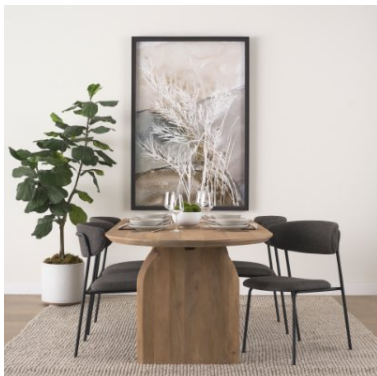

# MERCANA

Corey Dining Chair w/ Gray Fabric & Matte Black Metal  
**SKU: 70253**

## MATERIALS

A sophisticated woven dark gray fabric, padded seat and backrest on a sleek, matte black metal frame.

## NEUTRAL PALETTE

The dark gray fabric and timeless black metal combine to exude casual flair.

## CONTOURED BACKREST

The padded, curved backrest provides a chic, yet comfortable dining experience.

The Corey Dining Chair is upholstered in a gray fabric set on a matte black metal frame.