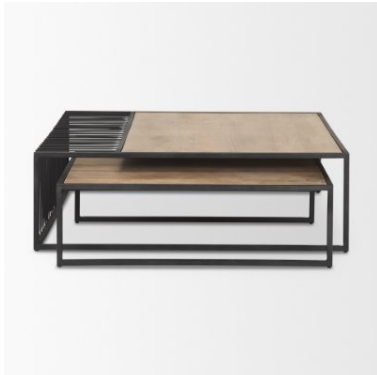

MERCANA

Miles Black Metal w/ Light Wood Nesting Coffee Table
SKU: 70197

UNIQUE DESIGN

The black metal, wire-corner frame gives these nesting tables a bold and dynamic presence

MIXED MATERIALS

Light brown wood table tops soften the sharp, linear design of the black metal frame

Miles coffee table features light brown wood table tops set in a contrasting black metal frame; the larger of the two showcases a

AVAILABLE IN

1 Color

1 Size

1 Related Product

Explore Online

MERCANA

Miles Black Metal w/ Light Wood Nesting Coffee Table

SKU: 70197

FEATURES & SPECIFICATIONS

Hand Made (Y/N)	Yes
Hand Painted (Y/N)	No
Surface Test	Not Required
Top Scratch Resistant (Y/N)	No
Base Scratch Resistant (Y/N)	No
Top Water Resistant (Y/N)	No
Base Water Resistant (Y/N)	No
Top Stain Resistant (Y/N)	No
Base Stain Resistant (Y/N)	No
Fire Resistant (Y/N)	No
Finished Back	Yes
Kiln Dried (Y/N)	Yes
Purposeful Distressing Type	No Distressing
is Unfinished?	No
Upholstered?	No
Decal/Laminate Design	Does Not Apply
Shagreen-embossed Exterior	No
File Drawer Included (Y/N)	No
Trunk Storage?	No
Stools Included?	No
Lift Top?	No
Extendable?	No
Tray Top?	No
Shelving	No
Fixed Shelf Quantity	0
removable Shelf Quantity	0
Drawers Included?	No
Drawer Dividers (Y/N)	No
Drawer Safety Stop?	No
Felt Lined Drawers	No
Pad Included	No
Adjustable Height (Y/N)	No
Mirrored?	No
Magazine Rack (Y/N)	No
Cabinets Included?	No