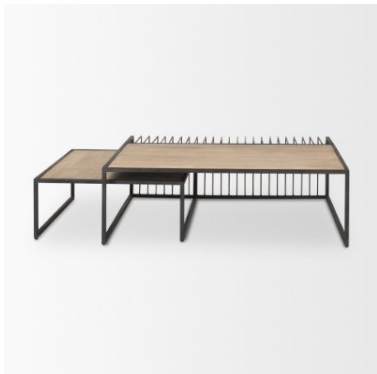

MERCANA

Miles Black Metal w/ Light Wood Nesting Coffee Table
SKU: 70197

UNIQUE DESIGN

The black metal, wire-corner frame gives these nesting tables a bold and dynamic presence

MIXED MATERIALS

Light brown wood table tops soften the sharp, linear design of the black metal frame

Miles coffee table features light brown wood table tops set in a contrasting black metal frame; the larger of the two showcases a

AVAILABLE IN

1 Color

1 Size

1 Related Product

Explore Online

MERCANA

Miles Black Metal w/ Light Wood Nesting Coffee Table

SKU: 70197

FEATURES & SPECIFICATIONS

Hand Made (Y/N)	Yes
Hand Painted (Y/N)	No
Surface Test	Not Required
Top Scratch Resistant (Y/N)	No
Base Scratch Resistant (Y/N)	No
Top Water Resistant (Y/N)	No
Base Water Resistant (Y/N)	No
Top Stain Resistant (Y/N)	No
Base Stain Resistant (Y/N)	No
Fire Resistant (Y/N)	No
Finished Back	Yes
Kiln Dried (Y/N)	Yes
Purposeful Distressing Type	No Distressing
is Unfinished?	No
Upholstered?	No
Decal/Laminate Design	Does Not Apply
Shagreen-embossed Exterior	No
File Drawer Included (Y/N)	No
Trunk Storage?	No
Stools Included?	No
Lift Top?	No
Extendable?	No
Tray Top?	No
Shelving	No
Fixed Shelf Quantity	0
removable Shelf Quantity	0
Drawers Included?	No
Drawer Dividers (Y/N)	No
Drawer Safety Stop?	No
Felt Lined Drawers	No
Pad Included	No
Adjustable Height (Y/N)	No
Mirrored?	No
Magazine Rack (Y/N)	No
Cabinets Included?	No