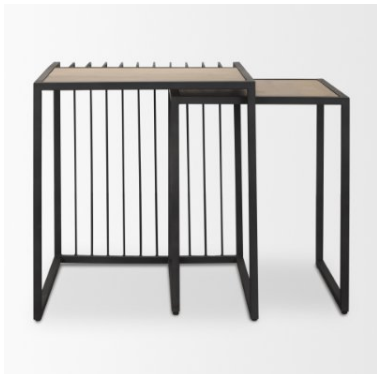

MERCANA

Miles Black Metal w/ Light Wood Nesting End/Side Table
SKU: 70196

UNIQUE DESIGN

The black metal, wire-corner frame gives these nesting tables a bold and dynamic presence

MIXED MATERIALS

Light brown wood table tops soften the sharp, linear design of the black metal frame

Miles set of nesting end tables features light brown wood table tops set in a contrasting black metal frame; the larger

AVAILABLE IN

1 Color

1 Size

1 Related Product

Explore Online

MERCANA

Miles Black Metal w/ Light Wood Nesting End/Side Table

MATERIALS & FINISHES

End Side Table Main Material	Metal
End Side Table Main Color	Black
End Side Table Gloss Finish?	No
End Side Table Frame Material	Metal
End Side Table Material Details	Brown Wood & Black Metal
End Side Table Material Code - Top	M0044-AW1
End Side Table Top Additional Coating 1	White Wash
End Side Table Wayfair Top Color	Natural Wood
End Side Table Top Texture Description	Plain/Smooth
End Side Table Top Material	Solid Wood
End Side Table Top Material Details	100% Mango Wood
End Side Table Top Wood Species	Mango
End Side Table Top Natural Variation	Natural Wood Grain Color Variation
End Side Table Body Color	Black
End Side Table Body Material Type	Metal
End Side Table Body Material Details	Black Metal
End Side Table Body Metal Type	Iron
End Side Table Body Metal Surface Type	Square Tube
End Side Table Body Natural Variation	No Natural Variation
End Side Table Base Color	Black
End Side Table Base Material Type	Metal
End Side Table Base Material Details	Black Metal
End Side Table Base Metal Type	Iron