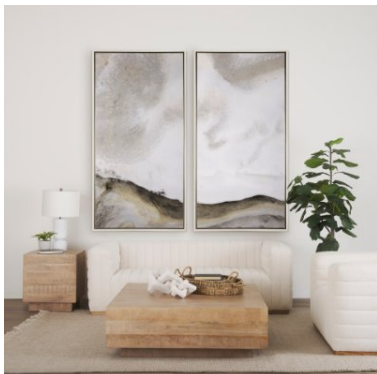

MERCANA

Ricciardo Cream Boucle 3-Seater Sofa
SKU: 70191

MATERIALS

Luxe cream boucle fabric

THE BOLD DESIGN

The ribbed channels of boucle fabric create texture and visual interest.

The Ricciardo features stunning cream boucle channels that line the entire sofa and is fitted with slim square wooden feet. The

AVAILABLE IN

1 Color

1 Size

6 Related Products

Explore Online

MERCANA

Ricciardo Cream Boucle 3-Seater Sofa SKU: 70191

FEATURES & SPECIFICATIONS