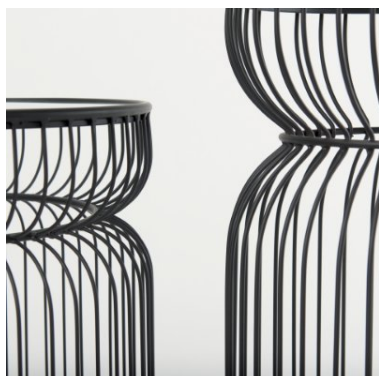

MERCANA

Shani Set of 2 Round, Black Metal w/ Glass, Accent Tables
SKU: 70089

UNIQUE BASE STYLING

The interesting hemmed-in, cage-like base of sleek matte black bars

TEMPERED GLASS TOP

Each base clasps a tempered glass top that offers a fascinating perspective of the base design from above.

ENDURING ELEGANCE

The set of 2 tables fit perfectly into the Contemporary and Modern design styles.

A beautiful and visually appealing set of two accent tables that have a hemmed-in cage-like base made from durable iron finished in

AVAILABLE IN

1 Color

1 Size

1 Related Product

Explore Online

MERCANA

Shani Set of 2 Round, Black Metal w/ Glass, Accent Tables SKU: 70089

FEATURES & SPECIFICATIONS

MATERIALS & FINISHES

Main Material	Metal
Color	Black
Gloss Finish?	No
Material Details	Black Metal & Clear Glass
Wayfair Top Color	Clear
Top Material	Glass
Top Material Details	Clear Glass
Top Natural Variation	No Natural Variation
Material Code - Body	M0471-BLK-M
Body Color	Black
Body Finish Application Description	Powder Coated
Body Material Type	Metal
Body Material Details	Black Powder Coated Iron
Body Metal Type	Iron
Body Metal Surface Type	Round Tube
Body Natural Variation	No Natural Variation
Material Code - Base	M0471-BLK-M
Base Color	Black
Base Finish Application Description	Powder Coated
Base Material Type	Metal
Base Material Details	Black Powder Coated Iron
Base Metal Type	Iron
Base Metal Surface Type	Round Tube