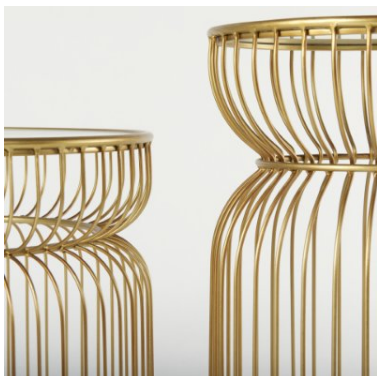

MERCANA

Shani Set of 2 Round, Gold Metal w/ Glass Accent Tables
SKU: 70088

UNIQUE BASE STYLING

The interesting hemmed-in, cage-like base of sleek gold color bars

TEMPERED GLASS TOP

Each base clasps a tempered glass top that offers a fascinating perspective of the base design from above.

ENDURING ELEGANCE

The set of 2 tables fit perfectly into the Contemporary and Enduring Elegance design styles.

A beautiful and visually appealing set of two accent tables that have a hemmed-in cage-like base made from durable iron finished in

AVAILABLE IN

1 Color

1 Size

1 Related Product

Explore Online

MERCANA

Shani Set of 2 Round, Gold Metal w/ Glass Accent Tables SKU: 70088

FEATURES & SPECIFICATIONS

MATERIALS & FINISHES

Main Material	Metal
Color	Gold
Gloss Finish?	No
Material Details	Clear Glass & Gold Finish Metal
Wayfair Top Color	Clear
Top Material	Glass
Top Material Details	Clear Glass
Top Natural Variation	No Natural Variation
Material Code - Body	M0472-GLD-M
Body Color	Gold
Body Finish Application Description	Powder Coated
Body Finish Texture	Brushed
Body Material Type	Metal
Body Material Details	Gold Powder Coated Iron
Body Metal Type	Iron
Body Metal Surface Type	Round bar
Body Natural Variation	No Natural Variation
Material Code - Base	M0472-GLD-M
Base Color	Gold
Base Finish Application Description	Powder Coated
Base Finish Texture	Brushed
Base Material Type	Metal
Base Material Details	Gold Powder Coated Iron