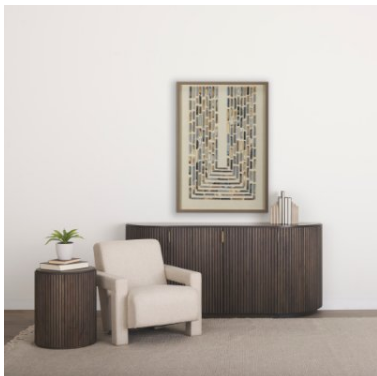

MERCANA

Terra 18L x 18W x 22H Dark Brown Wood Fluted Round Side Table
SKU: 69881

The rich dark brown color of the solid mango wood

A solid wood, contemporary side table that features a smooth oval top and a fluted oval base

The beautiful grain of the wood that shows through on the tabletop

Perfectly pairs with the Terra Coffee Table, Dining Table and Sideboard

Provides secretive storage solutions to keep your spaces tidy

AVAILABLE IN

1 Color

1 Size

17 Related Products

Explore Online

MERCANA

Terra 18L x 18W x 22H Dark Brown Wood Fluted Round Side Table SKU: 69881

FEATURES & SPECIFICATIONS

End Side Table Hand Made (Y/N)	Yes
End Side Table Hand Painted (Y/N)	No
End Side Table Top Scratch Resistant (Y/N)	No
End Side Table Base Scratch Resistant (Y/N)	No
End Side Table Top Water Resistant (Y/N)	Yes
End Side Table Base Water Resistant (Y/N)	Yes
End Side Table Top Stain Resistant (Y/N)	Yes
End Side Table Base Stain Resistant (Y/N)	Yes
End Side Table Fire Resistant (Y/N)	No
End Side Table Finished Back	Yes
End Side Table Kiln Dried (Y/N)	Yes
End/Side Table is Unfinished?	No
End Side Table Purposeful Distressing Type	Wood Scoring & Rub Through
End Side Table Sold as a Set	No
Outdoor Use?	No
Bulb Included?	No
End Side Table Shagreen-embossed Exterior	Does Not Apply
End Side Table File Drawer Included (Y/N)	No
End Side Table Trunk Storage?	Yes
End Side Table Lift Top?	No
End Side Table Shelves included	No
End Side Table Stools Included?	No
End Side Table Tray Top?	No
End Side Table Leg/Base Type	Solid
End Side Table Fixed Shelf Quantity	0
End Side Table Removeable Shelf Quantity	0
End Side Table Drawers Included?	No
End Side Table Number of Drawers	0
End Side Table Drawer Dividers (Y/N)	No
End Side Table Drawer Safety Stop?	No
End Side Table Felt Lined Drawers	No
Foldable?	No
End Side Table Pad Included	No
End Side Table Storage Included?	Yes
End Side Table Adjustable Height (Y/N)	No