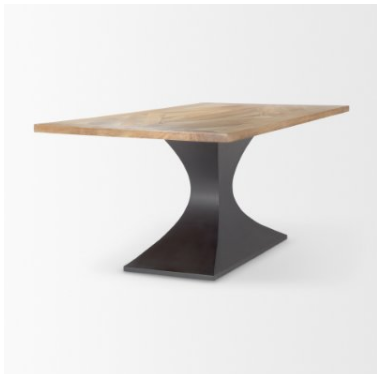

MERCANA

Maxton Light Brown Wood w/ Dark Gunmetal Iron Metal Dining Table
SKU: 69847-AB

MATERIALS

Solid brown wood, dark gunmetal iron metal

CONSTRUCTION

A quality and sturdy dining table constructed with an iron metal base supporting the solid wood tabletop

STYLE

Transitional - Modern Farmhouse, Rustic, Contemporary

This Maxton pedestal dining table showcases a solid wood tabletop and a stylized dark gunmetal iron metal base.

AVAILABLE IN

1 Color

1 Size

2 Related Products

Explore Online

MERCANA

Maxton Light Brown Wood w/ Dark Gunmetal Iron Metal Dining Table SKU: 69847-AB

FEATURES & SPECIFICATIONS

Hand Made (Y/N)	Yes
Hand Painted (Y/N)	No
Stain Resistant (Y/N)	Yes
Dining Set # of Pieces	1
Top Scratch Resistant	Yes
Body Scratch Resistant (Y/N)	Yes
Top Water Resistant (Y/N)	Yes
Body Water Resistant (Y/N)	No
Fire Resistant (Y/N)	No
Finished Back	Yes
Kiln-Dried Wood	Yes
Top Shape	Rectangular
Leg/Base Type	Pedestal
Magazine Rack	No
Cable Management	No
Surface Test	Standard Wood Surface Test
Tray Top	No
Seating Capacity	Up to 8 seats
Foldable	No
Table Mechanism	Fixed Table
Extendable Collapsible Table	No
Leaf Included	No
Adjustable Height	No
Mirrored?	No
Storage Included?	No
Table Pad Included	No
Glossy Finish?	No
Wheels/Casters (Y/N)	No
Wheels/Casters - Lock (Y/N)	No
Plug-In	No
Made to Order	No

MATERIALS & FINISHES

Material Code - Top	M0363-AW3
Top Material Type	Solid Wood
Top Material Details	100% Mango Wood
Top Wood Species	Mango
Top Finish Texture	Plain/Smooth
Wayfair Top Color	Natural Wood
Top Additional Coating 1	White Pickling
Top Natural Variation	Natural Wood Grain Color Variation
Material Code - Base	M0269-GNMT-M
Base Material Type	Metal
Base Material Details	Iron
Base Metal Type	Iron
Base Finish Texture	Matte
Base Color	Gray
Base Natural Variation	No Natural Variation
Main Color	Brown
Main Material	Metal
Reclaimed Wood?	No
Purposeful Distressing Type	No Distressing