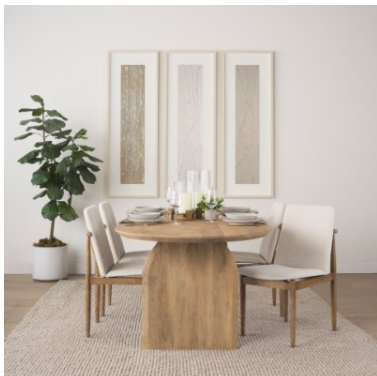

# MERCANA

Cavett Cream Boucle Upholstered Seat W/Light Brown Wood Frame Dining Chair  
**SKU: 69834**

The incredibly comfortable bouclé upholstery

A coastal-inspired piece that will fit comfortably into a modern, relaxed environment

A coastal-inspired dining room chair, stylishly designed in solid wood with a bouclé fabric and whitewash finish