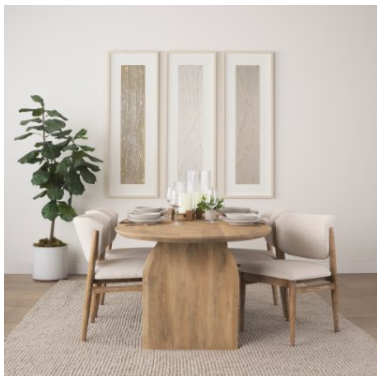

MERCANA

Cline Cream Fabric Upholstered and Light Brown Wood Dining Chair
SKU: 69831V

CERTIFIED PERFORMANCE FABRIC

100% cream polyester fabric —OEKO-TEX® certified, formaldehyde free, and performance tested to 90,000 rubs

SUPPORTIVE COMFORT

Curved back and plush padding deliver structured yet relaxed comfort all day long

VERSATILE STYLE

Clean, neutral design works effortlessly across modern and transitional spaces

COMFORTABLE DIMENSIONS

21.0L x 22.5W x 32.0H—offers ample comfort without overwhelming your space

A refined take on everyday comfort, the Cline Dining Chair pairs plush softness with sculptural poise. The curved back and padded