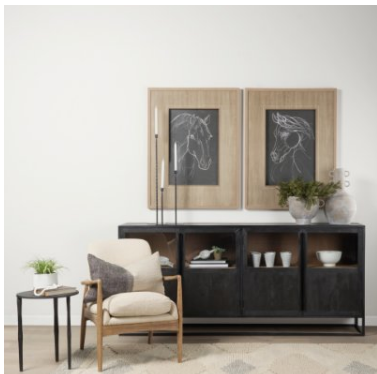

MERCANA

Westan Cream Boucle Fabric W/Light Brown Wood Accent Chair
SKU: 69814

Solid Beech wood legs make for a quality statement piece

Its neutral-colored tone comes alive with textured bouclé fabric

Sinking into the comfort of the foam and feather-filled seat cushion

A beautiful Beech wood and bouclé fabric accent chair with a relaxed modern feel.

AVAILABLE IN

1 Color

1 Size

1 Related Product

Explore Online

MERCANA

Westan Cream Boucle Fabric W/Light Brown Wood Accent Chair

DIMENSIONS & WEIGHT

Length	26.6 inches
Width	27.8 inches
Height	32.3 inches
CBM	0.3902
Weight	28.16 lbs (12.77 kg)
Box Size	28.4L x 27.6W x 33.1H
Box Weight	39.38 lbs (17.86 kg)
Accent Chair Seating Capacity	1