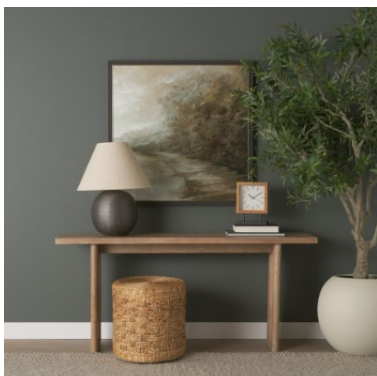

# MERCANA

Michelle 17.7L x 17.7W x 17.7H Light Brown Woven Seagrass Round Pouf  
**SKU: 69580**

## SEAGRASS CONSTRUCTION

The Michelle pouf is constructed from woven seagrass material, which is sturdy and durable in nature.

## TROPICAL INSPIRED

The Michelle pouf is tropical inspired, and feels light and airy with its warm tone light colors and seagrass materials.

The Michelle pouf is light brown and features woven seagrass construction.