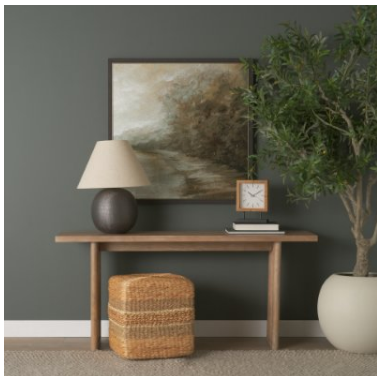

MERCANA

Maya 17.7L x 17.7W x 17.7H Light Brown W/Medium Brown Stripes Seagrass Square Pouf
SKU: 69576

SEAGRASS CONSTRUCTION

The Maya is constructed with seagrass.

BROWN STRIPE FINISH

The Maya has a unique brown striped pattern that adds visual interest.

TROPICAL INSPIRED

The Maya pouf has a tropical look and feel to it, with its warm tones and seagrass construction.

Maya is a light brown with medium brown striped square pouf constructed with seagrass.

AVAILABLE IN

MATERIALS & FINISHES

Pouf Main Material	Seagrass
Pouf Main Color	Brown
Pouf Body Fabric/Leather Composition	100% Seagrass
Pouf Body Fabric/Leather Rub Count	Pass
Pouf Body Color	Brown
Pouf Body Upholstery Pattern	Striped
Pouf Body Natural Variation	Natural Variation on Natural Fiber
Pouf Seat Fabric/Leather Composition	100% Seagrass
Pouf Seat Fabric/Leather Rub Count	Pass
Pouf Seat Color	Brown
Pouf Seat Upholstery Pattern	Striped
Pouf Seat Inside Cover	Polyester
Pouf Seat Natural Fibres	Seagrass
Pouf Purposeful Distressing Type	No Distressing