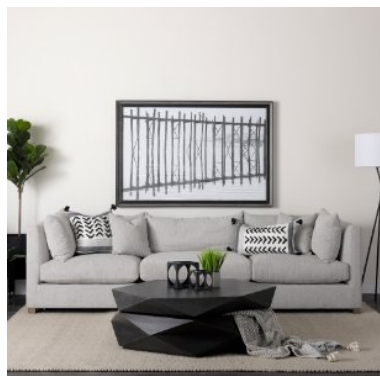

MERCANA

Valence 5 Piece (Incl. 1 ottoman) Modular Sofa Set
SKU: 69567-H

SUPREME QUALITY AND COMFORT

High-quality fiber and feather filling with Dacron wrapping offer a soft, but firm sit and a full, structured look. Weighty back cushions with siliconized fiber and duck down provide sink-in comfort against a deep, supportive frame, perfect for propping pillows and slouching in. Each piece is neatly finished with solid Beech wood feet and locked in place by robust alligator clips.

VERSATILE NEUTRALS

Easy to build upon, this light gray sofa brings a cool calm to any space!

MODULAR MAGIC

Designed for flexibility and comfort, this preconfigured set consists of 5 interchangeable elements; 2 comfort-inducing corner elements (1 with an arm pillow included), 2 armless elements to add length where needed, and 1 full-size ottoman for versatile surface space. Additional arm and throw pillows can be purchased to up the cozy level even more!

RELAXED MODERN STYLE

This modern yet timeless range is all about easy living done well. With deep, but sensible proportions, and clean lines, it blends effortlessly into any setting.

A preconfigured set consisting of 5 interchangeable elements for ultimate flexibility and comfort!