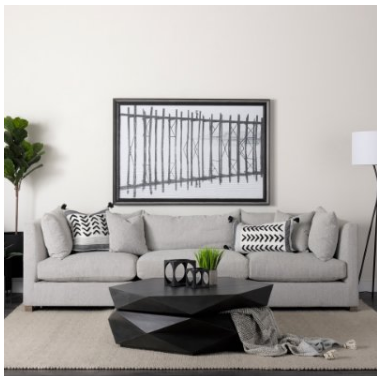

### SUPREME QUALITY AND COMFORT

High-quality fiber and feather filling with Dacron wrapping offer a soft, but firm sit and a full, structured look. Weighty back cushions with siliconized fiber and duck down provide sink-in comfort against a deep, supportive frame, perfect for propping pillows and slouching in. Each piece is neatly finished with solid Beech wood feet and locked in place by robust alligator clips.

### VERSATILE NEUTRALS

Easy to build upon, this light gray sofa brings a cool calm to any space!

### MODULAR MAGIC

Designed for flexibility and comfort, this preconfigured set consists of 2 comfort-inducing corner elements. Additional arm and throw pillows can be purchased to up the cozy level even more!