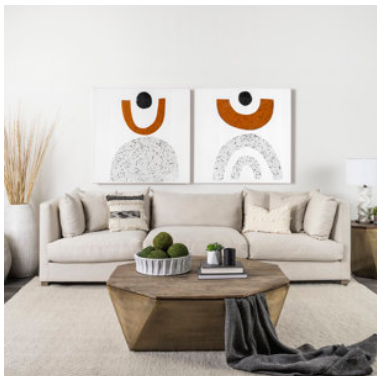

MERCANA

Valence 3 Piece Beige Modular Sofa Set SKU: 69566-A

SUPREME QUALITY AND COMFORT

High-quality fiber and feather filling with Dacron wrapping offer a soft, but firm sit and a full, structured look. Weighty back cushions with siliconized fiber and duck down provide sink-in comfort against a deep, supportive frame, perfect for propping pillows and slouching in. Each piece is neatly finished with solid Beech wood feet and locked in place by robust alligator clips.

VERSATILE NEUTRALS

Easy to build upon, this sandy beige sofa brings a timeless tranquility to any space!

MODULAR MAGIC

Designed for flexibility and comfort, this preconfigured set consists of 3 interchangeable elements; 2 comfort-inducing corner elements and 1 armless element to add length. Additional arm and throw pillows can be purchased to up the cozy level even more!

RELAXED MODERN STYLE

This modern yet timeless range is all about easy living done well. With deep, but sensible proportions, and clean lines, it blends effortlessly into any setting.

A preconfigured set consisting of 3 interchangeable elements for ultimate flexibility and comfort!

AVAILABLE IN

1 Color

1 Size

Explore Online

MERCANA

Valence 3 Piece Beige Modular Sofa Set SKU: 69566-A

FEATURES & SPECIFICATIONS

DIMENSIONS & WEIGHT