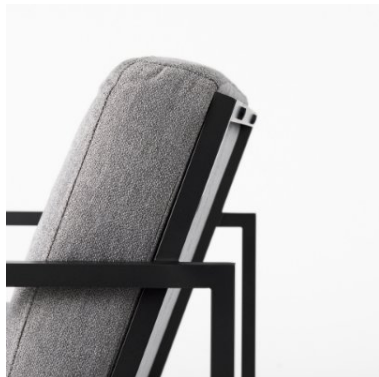

MERCANA

Armelle Gray Fabric Seat W/Black Metal Frame Accent Chair
SKU: 69453

METAL AND FABRIC

A modern mix of metal and fabric, this chair sits low to the floor with a prominent iron frame and upholstered seat and back. It strikes a beautiful, geometric silhouette with the seat suspended between two open-frame, square arms and the angular backrest extending to the floor.

GRAY FINISH

The cool gray fabric and gunmetal frame work well to reinforce the clean, angular aesthetic of this piece.

ENHANCED AMBIANCE

Create a standalone statement or use as a power pair for additional seating, either way, this chair promises to bring high-end appeal to any space!

MODERN INSPIRED DESIGN

Cool, calm and collected, the Armelle blends effortlessly into modern interiors!

An effortlessly cool accent chair in metal and fabric

AVAILABLE IN

1 Color

1 Size

1 Related Product

Explore Online