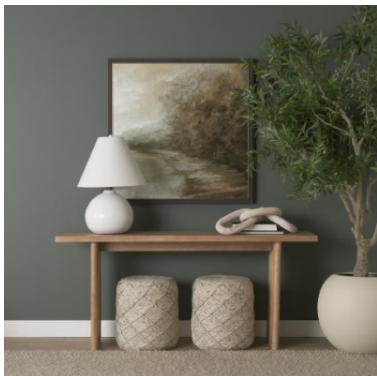

MERCANA

Esfera 17.7L x 15.7W x 15.7H Beige Chevron Woven Round Pouf
SKU: 69449

WOOL CONSTRUCTION + CHEVRON PATTERN

The Esfera pouf is handcrafted with wool. The wool is woven into a zig-zagging pattern that crosses one another for an intricate design effect. Chevron is a popular pattern that has been used since the times of Ancient Greece, and there's a reason why its been used for so long!

The Esfera is pouf crafted with wool that is woven into a chevron pattern, and finished in an oatmeal beige color.

LIGHT BEIGE FINISH

The Esfera is finished in an oatmeal beige color, making it a stunning neutral toned pouf that is sure to be the perfect accent in your space.

ELEGANT/GLOBAL INSPIRED DESIGN

The Esfera combines elegance and sophistication with its classic chevron pattern and wool construction. Designed to provide extra seating space, this pouf is the perfect functional accessory for homes based on the enduring elegance design style.